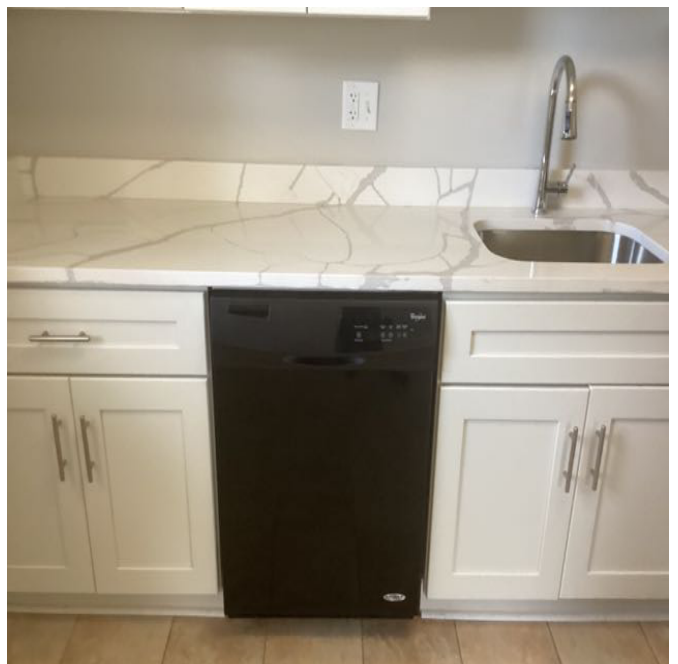

## Amenities Images

**Unit Code:** 622

**Amenity Name:** Floor Level 2

**Date:** 11-20-2023

**Amenity Name:** Updated Appliance Pkg

**Date:** 11-20-2023

**Amenity Name:** Fireplace

**Date:** 11-20-2023